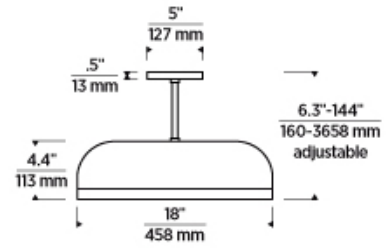

Nightshade Black Alt View

ORDERING INFORMATION

700TDKOSA LENGTH (A)	FINISH	LAMP
18 18"	W MATTE WHITE B NIGHTSHADE BLACK	-LED930 INTEGRATED LED 90 CRI 3000K 120V-277V UNV

700TDKOSA _____
JOB NAME _____
NOTES _____

KOSA 18 PENDANT

SPECIFICATIONS

PRIMARY MATERIAL	Aluminum
SHADE MATERIAL	Acrylic
NET WEIGHT	6.5 lbs
HEIGHT	4.5in
WIDTH	18in
LENGTH	18in
UP LIGHT / DOWN LIGHT / BOTH?	
WET LISTED	
DAMP LISTED	Yes
DRY LISTED	
MIN. HANGING HEIGHT	6.3in
MAX HANGING HEIGHT	144in
TOTAL CORD LENGTH	144in
TOTAL STEM LENGTH	
STEM QTY	
SLOPED CEILING ADAPTABLE?	Yes 45° Max
GENERAL LISTING	ETL Listed
INCLUDES	